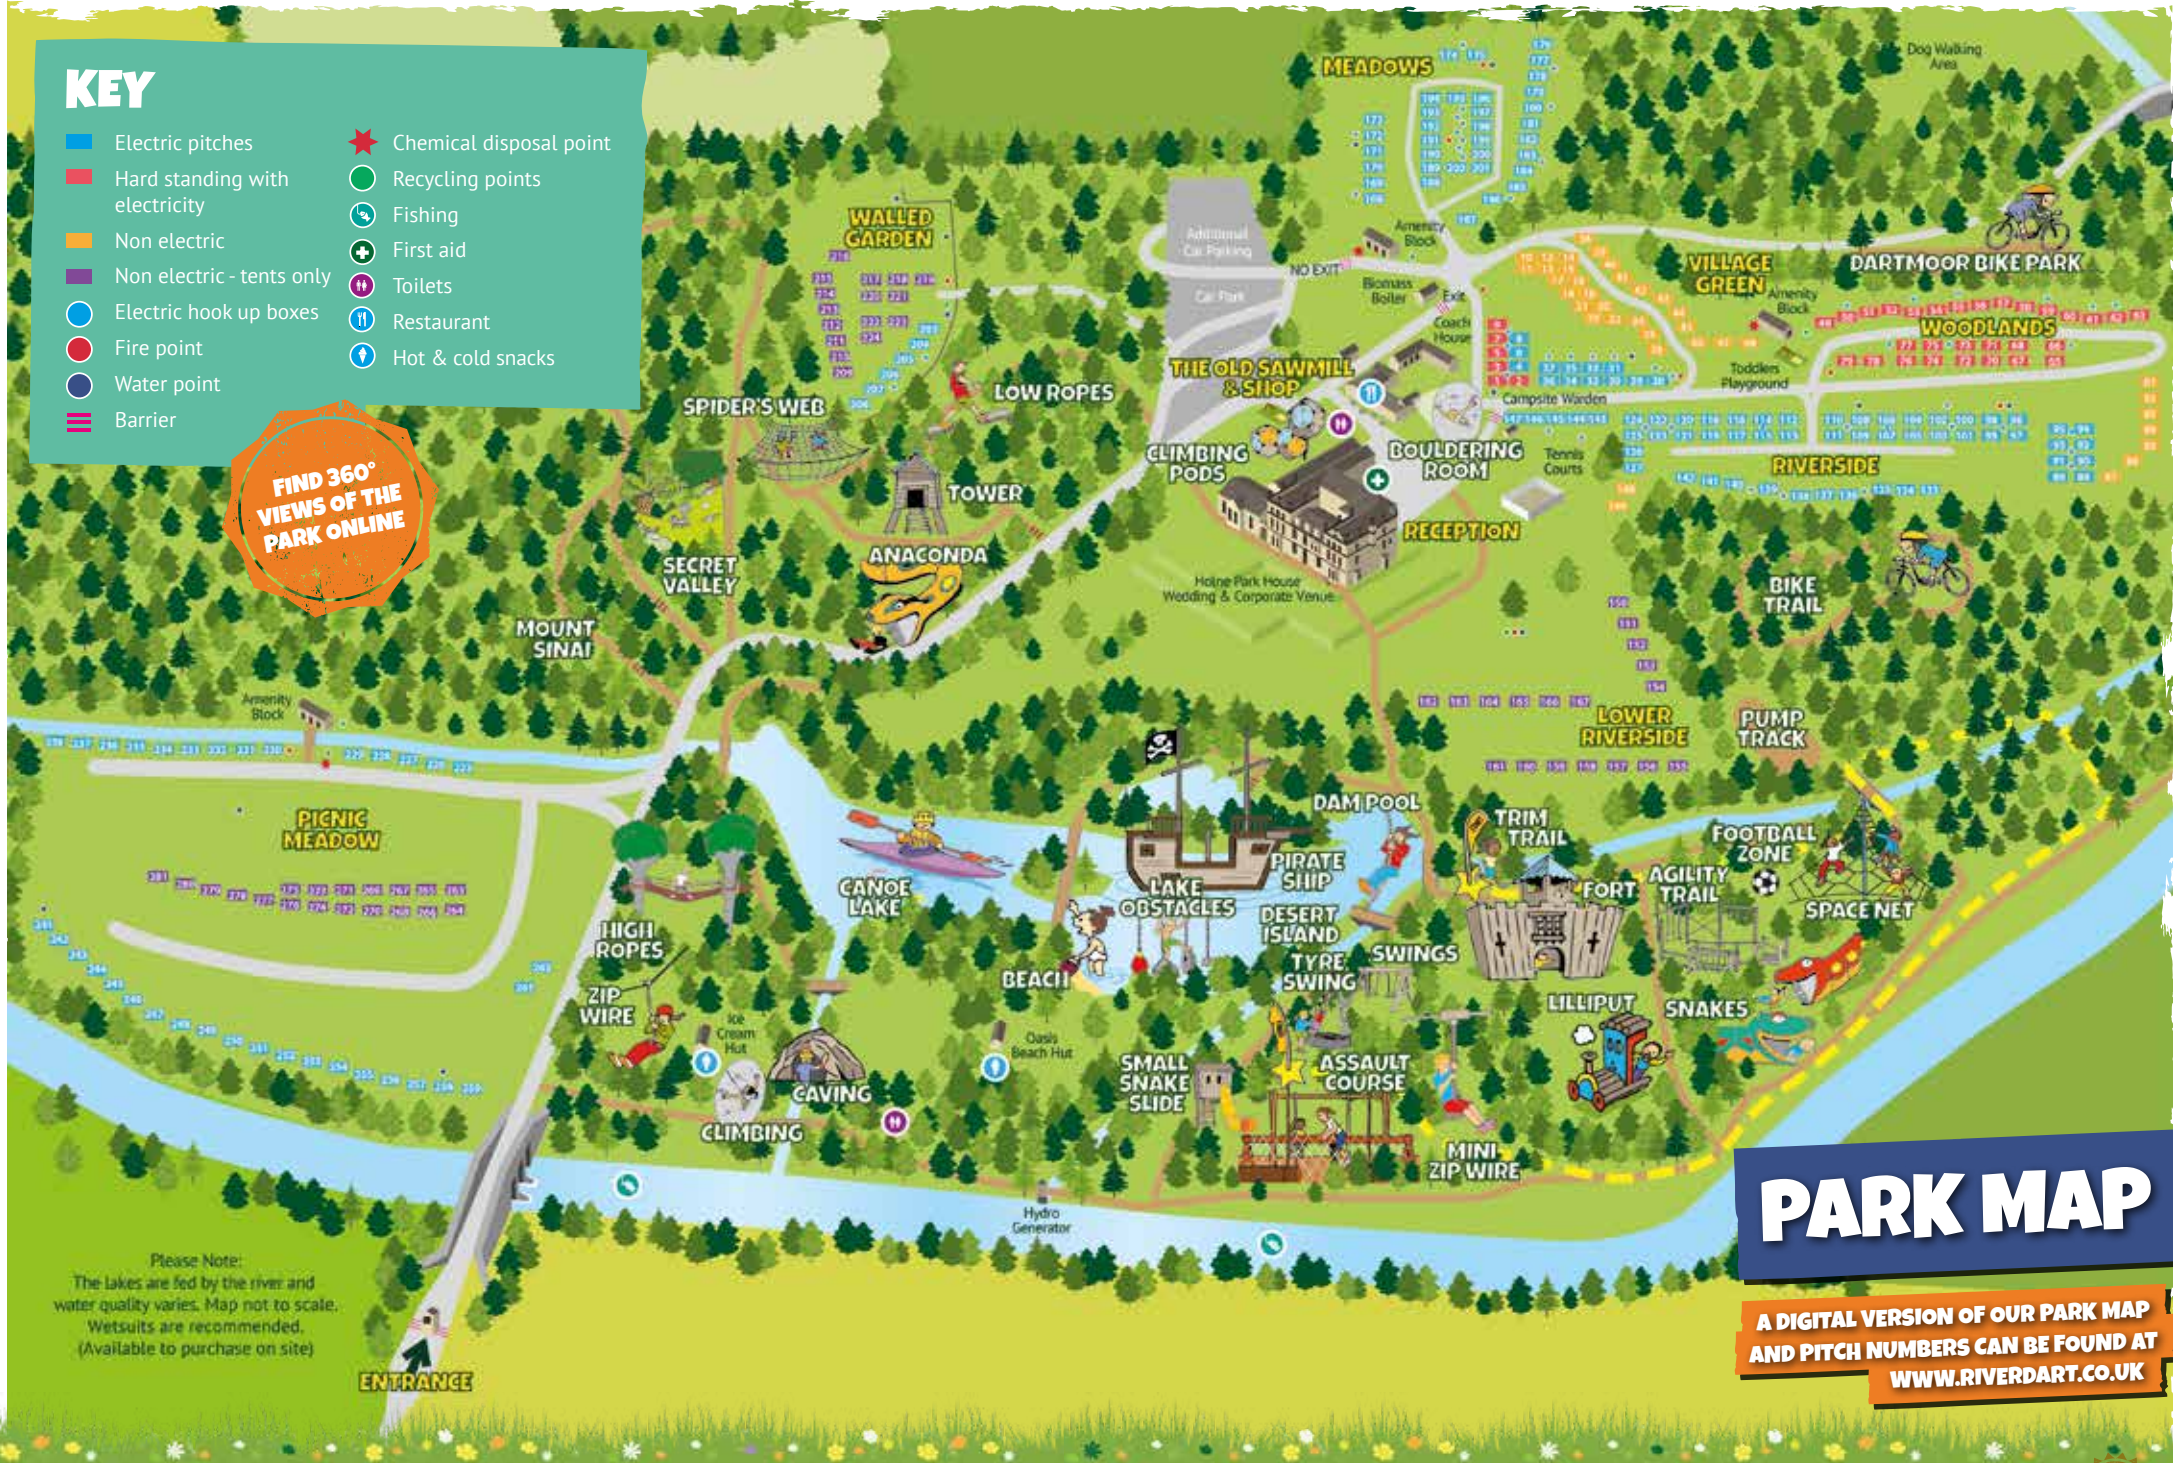

KEY

- Electric pitches
- Hard standing with electricity
- Non electric
- Non electric - tents only
- Electric hook up boxes
- Fire point
- Water point
- ▬ Barrier
- ★ Chemical disposal point
- Recycling points
- Fishing
- + First aid
- Ⓜ Toilets
- Ⓜ Restaurant
- Ⓜ Hot & cold snacks

FIND 360°
VIEWS OF THE
PARK ONLINE

Please Note:
The lakes are fed by the river and water quality varies. Map not to scale.
Wetsuits are recommended.
(Available to purchase on site)

PARK MAP

A DIGITAL VERSION OF OUR PARK MAP
AND PITCH NUMBERS CAN BE FOUND AT
WWW.RIVERDART.CO.UK

BOOK ONLINE AT WWW.RIVERDART.CO.UK

FOLLOW US ON...