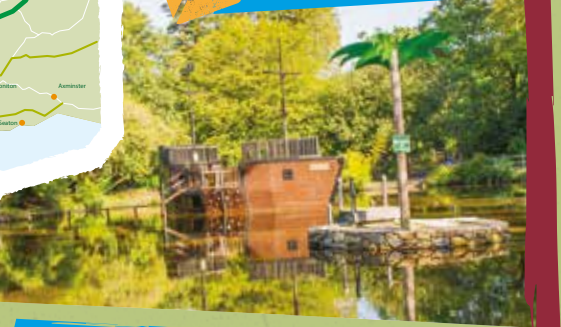

BOOK FOR 2021

TOURING PARK OPEN: 17TH MAY TO 25TH SEPT 2021

WWW.RIVERDART.CO.UK

INFO@RIVERDART.CO.UK

Camping prices include free entry to Park activities for the duration of your holiday.

Dare Devil activities and Dartmoor Bike Park available at extra cost.

We strongly recommend booking early for High Season to avoid disappointment.

Check availability and book at www.riverdart.co.uk

Find us using the what3words app
Location: [coconuts.themes.included](https://www.what3words.com/location/coconuts.themes.included)

FIND US AT

River Dart Country Park
Ashburton, Newton Abbot,
Devon, TQ13 7NP

RIVER DART COUNTRY PARK

01364 652 511

LOOK OUT FOR THE RIVER DART COUNTRY PARK SIGN

BOOK ONLINE AT WWW.RIVERDART.CO.UK

CAMPING & TOURING

AT THE RIVER DART COUNTRY PARK

2021

THE GREAT OUTDOORS AT ITS BEST!

MULTI-AWARD-WINNING ATTRACTION AND CAMPSITE

90 ACRES OF PARKLAND AND PLAYGROUNDS TO EXPLORE

FOLLOW US ON...

BOOK ONLINE AT WWW.RIVERDART.CO.UK